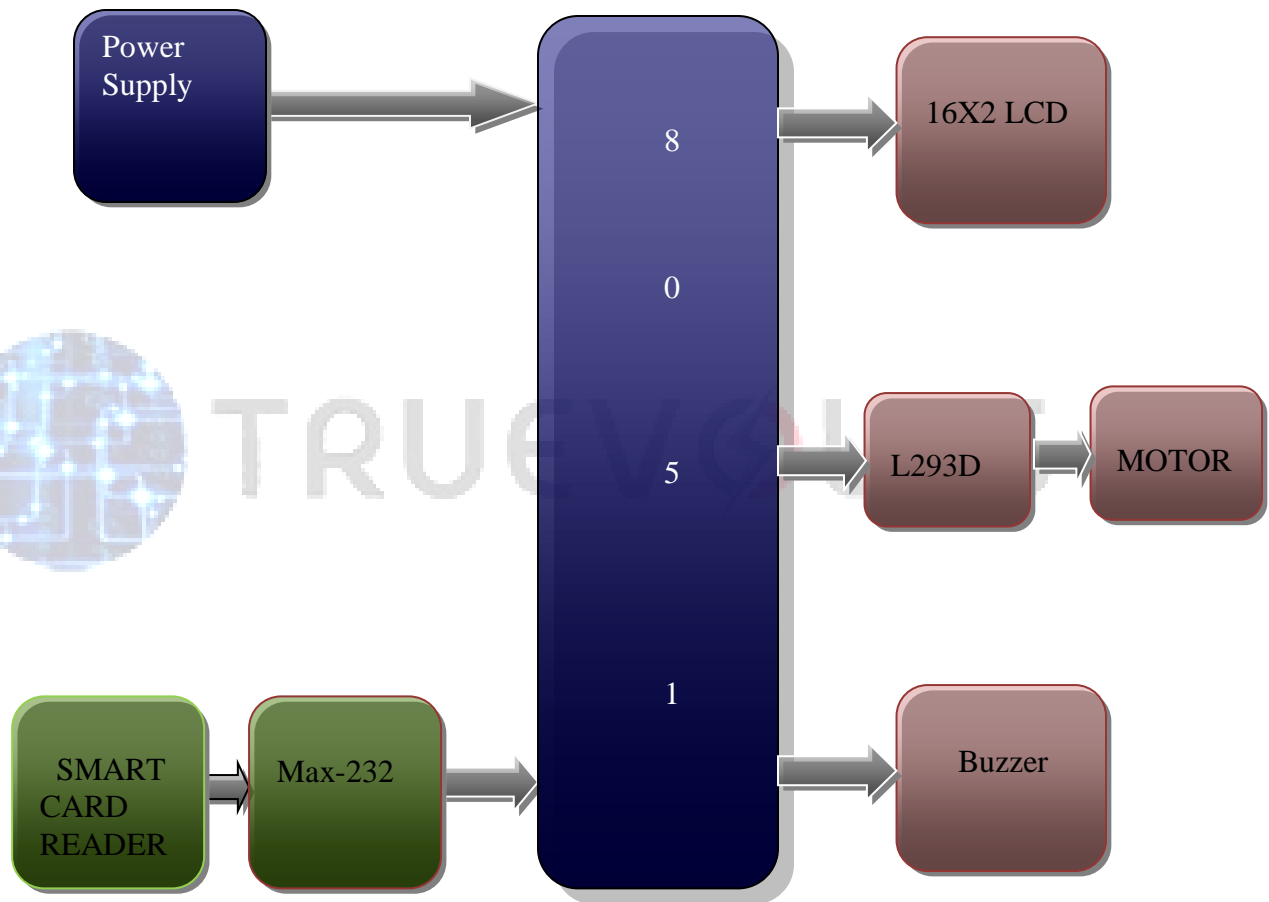

APPLICATIONS:

- Parking system
- Apartments

BLOCK DIAGRAM: